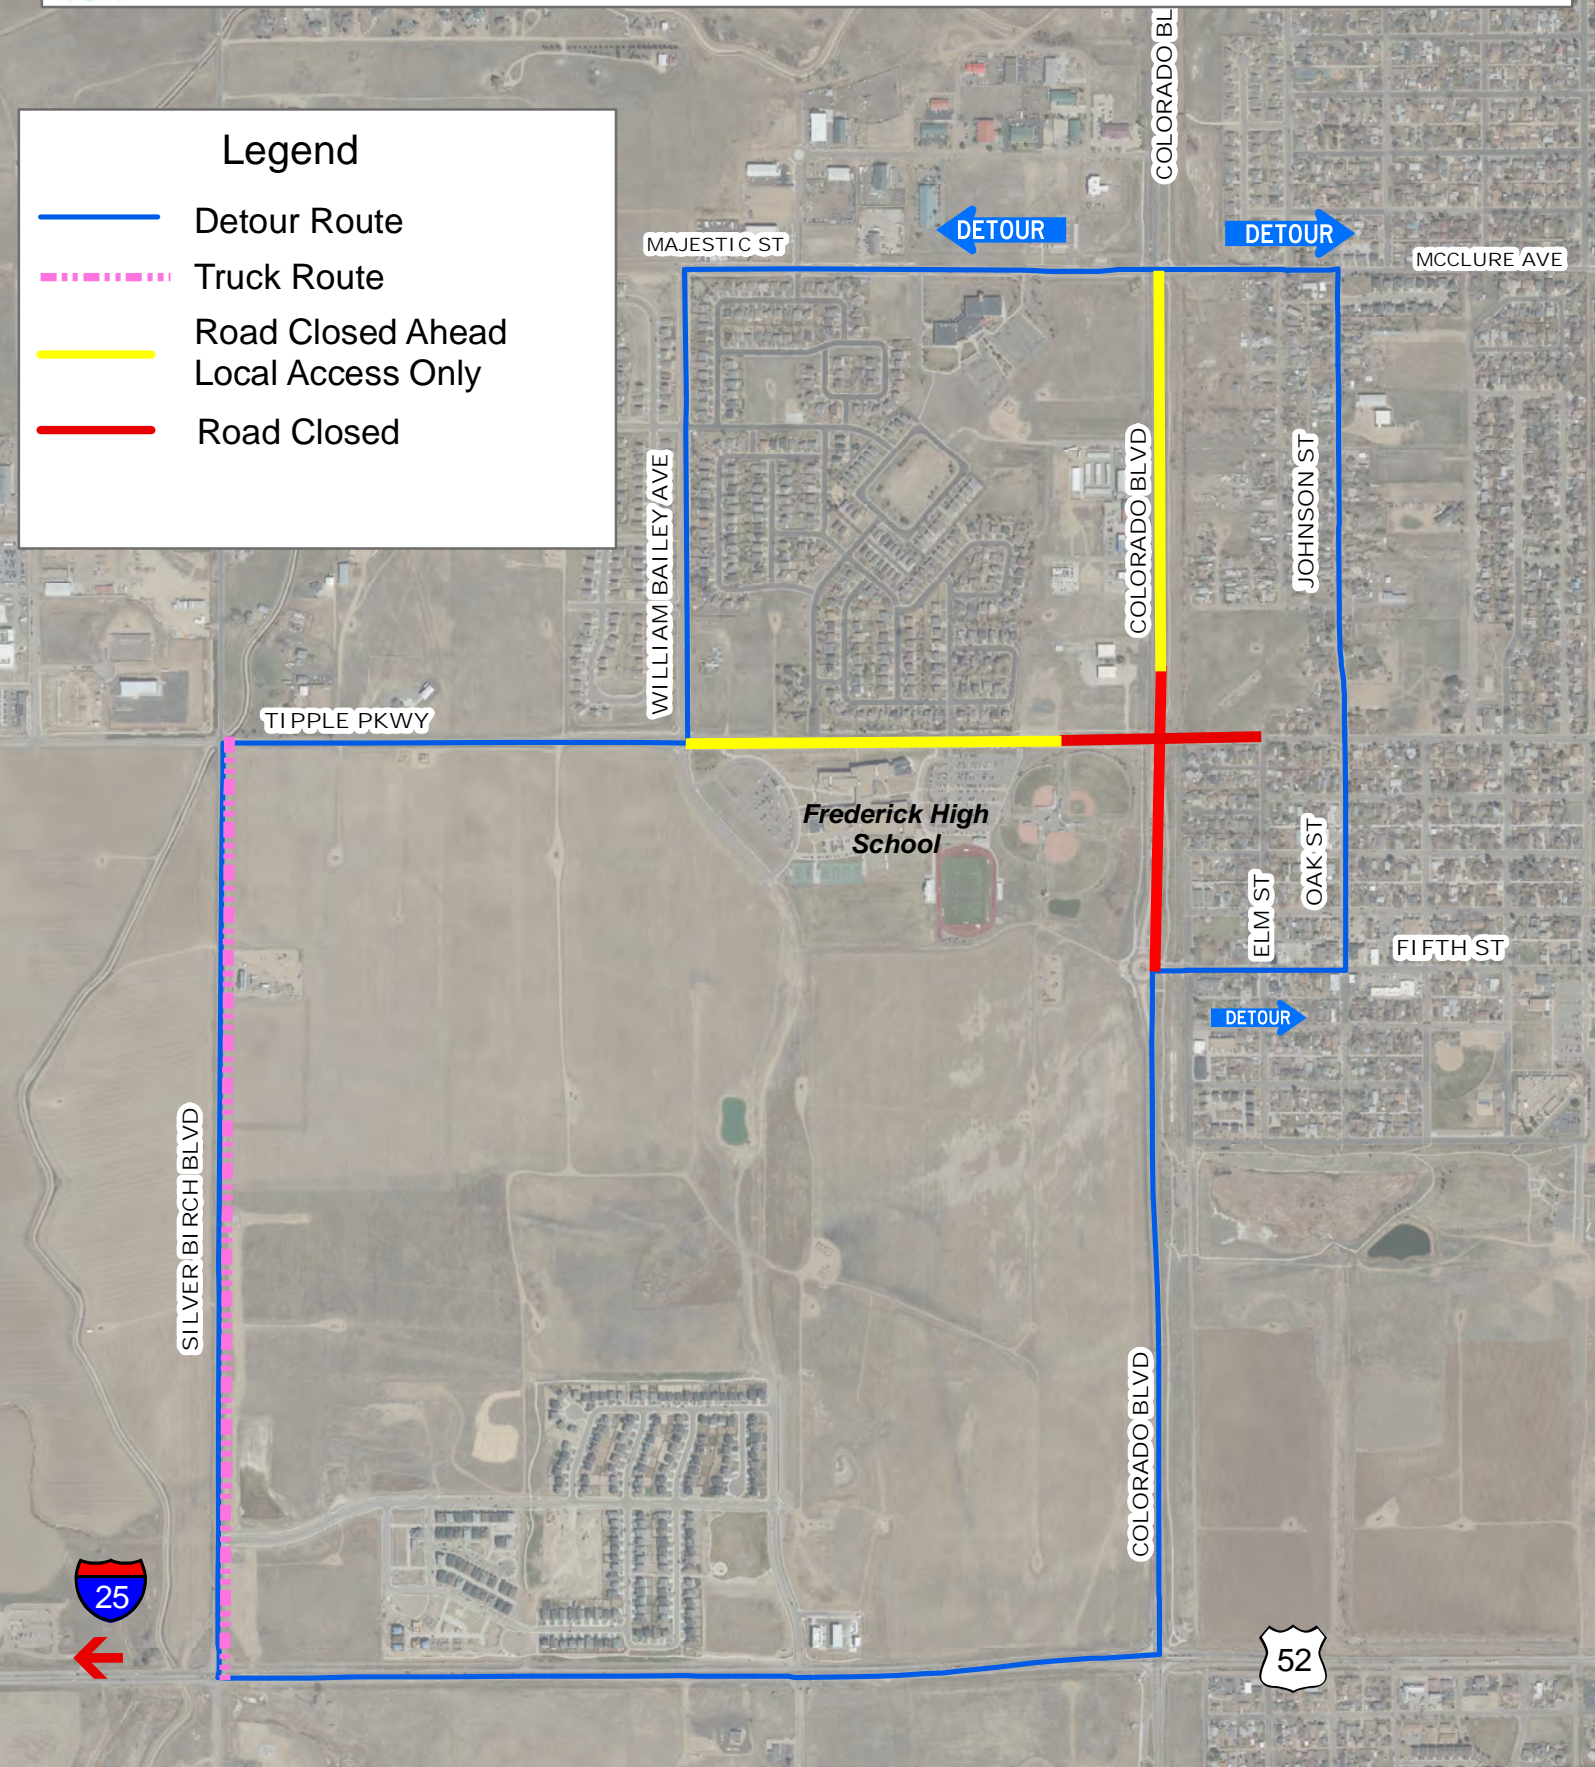

Colorado Blvd / Tipple Pkwy Closure Route Vicinity Map

Legend

-  Detour Route
-  Truck Route
-  Road Closed Ahead
Local Access Only
-  Road Closed

Disclaimer:

The map is for general representation only and may contain information that is not current.

The Town of Frederick does NOT warrant the precise boundaries and shall assume no liability for any errors, omissions, or accuracies in the information provided regardless of cause. The Town of Frederick assumes no liability for any decisions made or actions taken or not taken in reliance upon this map or any information provided on this map.