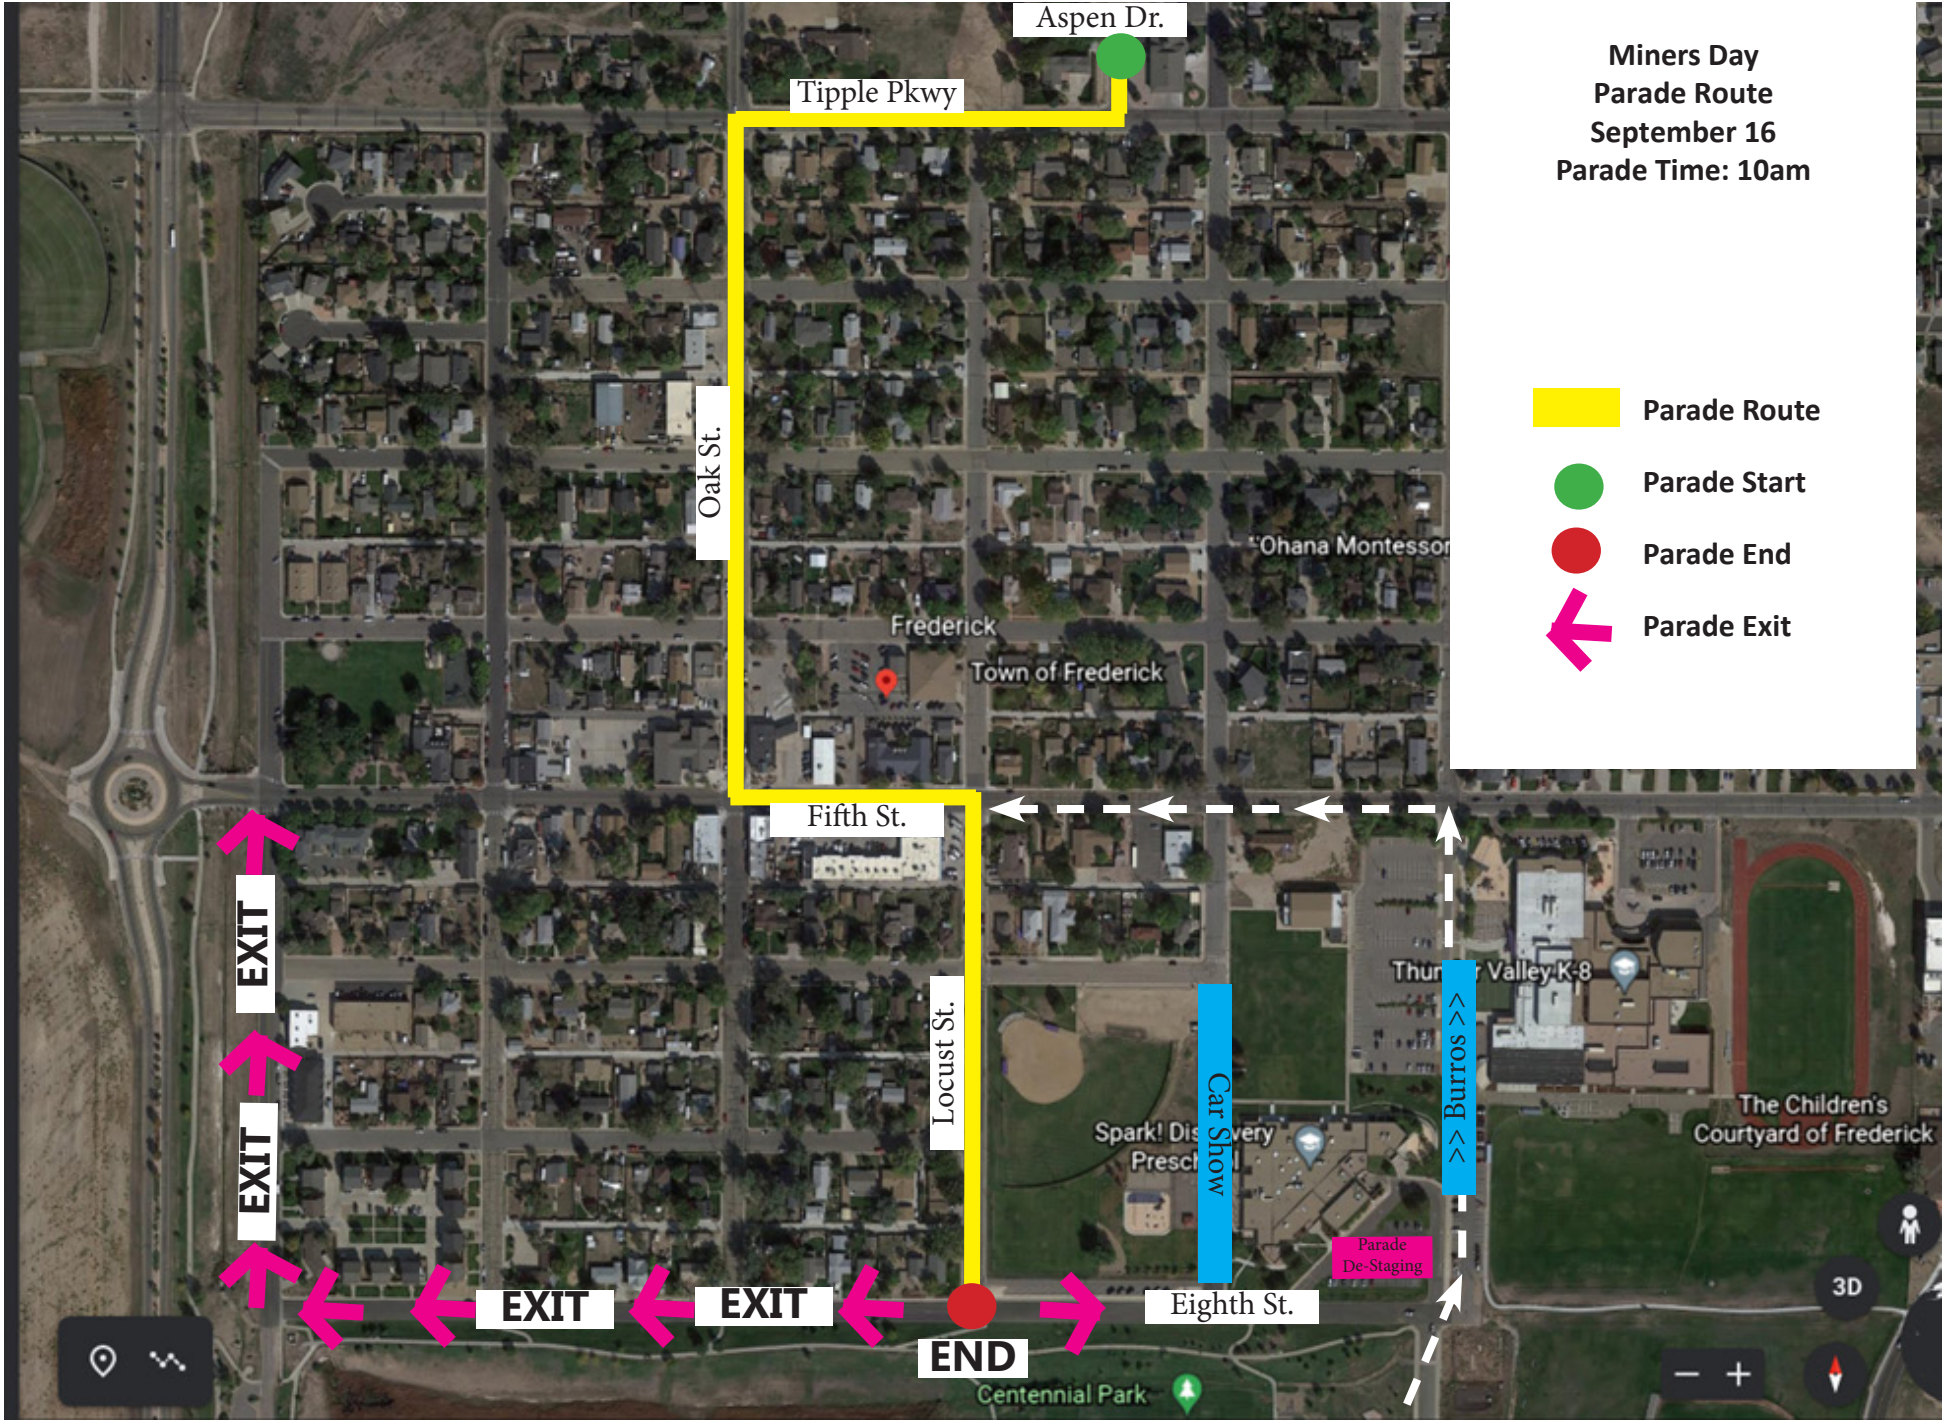

**Miners Day  
Parade Route  
September 16  
Parade Time: 10am**

-  Parade Route
-  Parade Start
-  Parade End
-  Parade Exit

**START**

Aspen Dr.

Tipple Pkwy

Oak St.

Frederick

Town of Frederick

Fifth St.

Locust St.

Eighth St.

**END**

**EXIT**

**EXIT**

**EXIT**

**EXIT**

Parade De-Staging

Burros >>>

Car Show

The Children's Courtyard of Frederick

Thurston Valley K-8

Spark! Discovery Preschool

Centennial Park